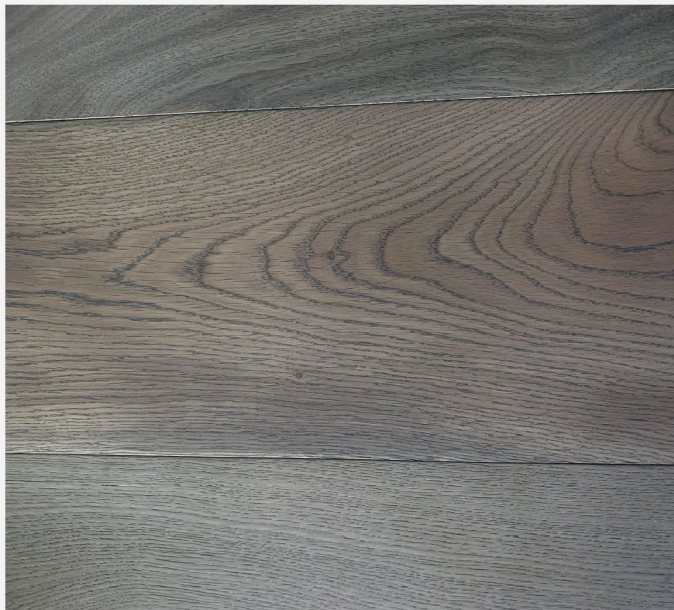

GRIS CLAIR

French Oak | Light Brushed | Light Textured

FSC Certified

ABOUT UV OIL FINISHED HARDWOODS

The French Oak Collection comprises of solid and engineered hardwood floors, all hand-finished by skilled artisans. We offer a wide range of plank wood with custom sizes, colors, and textures that create our coveted collection. The unique character of each plank is achieved by implementing a variety of techniques to obtain particular textures and patinas. This wood has been lightly fumed for a distinct and sophisticated look with its depth of color and tone.

NATURAL MATERIAL STATEMENT

As with all-natural materials, European Wood Company surfaces can expect to have natural color tone variations due to varying acidity levels within the wood, different harvest times, different harvest locations and tolerances within the color finish application process. The degree of natural wood color variation often referred to as "color range", can vary from production batch to production batch and product to product. As you consider your surface material selection, please note the color range is a natural characteristic of the authentic wood surface. Lighting, photography, and electronic device displays are a significant factor in the marketing appearance of wood products; the actual physical samples should be placed in the environment in which the wood will be installed prior to purchasing.

WHAT TO EXPECT

COLOR VARIATION / RANGE

FILLED KNOTS *

SMOOTH, EASED EDGES *

VISUAL CHARACTERISTICS

Surface Texture: Lightly Brushed

Open Grains: Yes

Knots: Yes

Knots Size: Small to Large

Open Knots: Filled

Color Range / Variation: Low / Medium

Made to Look Reclaimed: No

Tumbled: No

Edge Profile: Smooth, Eased

Prefinished Color From Stain: Yes

Prefinished Color From Fumed:** Yes